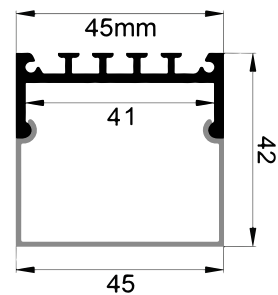

SUSPENDED

SQUARE

LL-PR-SMHG-4542-SQR

45x42

Finish

Profile Colour	Clear Silver (Anodised) - indent* <u>White (Painted) - stocked</u> Black (Anodised) - stocked Custom Powder Coating - indent*
End Cap Colour	<u>White - stocked</u> Grey - indent* <u>Black - stocked</u> Silver - indent*

Light Transmission

Lens (Cover)	Clear (100% light transmission) - indent* <u>Opal (40~30% light transmission) - stocked</u> Diffused (80~70% light transmission) - indent* Black - indent*

Material

Profile	Aluminium: 6063-T5 Anodised Thickness: 10µm
Cover	Polycarbonate (fire rating: V2) UV Resistant
End Caps	Polycarbonate (fire rating: V2) UV Resistant
Pendant Kit	Stainless Steel

Dimensions

Width (overall)	45.0 mm
Height (overall)	35.0 mm
Max LED tape width	40.0 mm
Length	3.0 m

Accessories

Suspension Kit	Yes; 2m / 4m (Adjustable Height)
End Caps	Blank & cable entry hole
Mounting Clips	None

* Indent items are available but may incur minimum order quantities and long lead times. Please contact us.