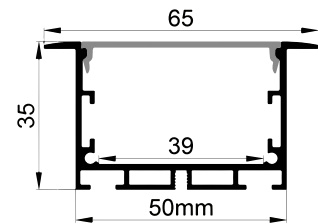

RECESSED

MEDIUM / DEEP

LL-PR-RE-6535

65x35

Finish

Profile Colour	Clear Silver (Anodised) - indent* <u>White (Painted) - stocked</u> Black (Anodised) - stocked Custom Powder Coating - indent*
End Cap Colour	<u>White - stocked</u> Grey - indent* <u>Black - stocked</u> Silver - indent*

Light Transmission

Lens (Cover)	Clear (100% light transmission) - indent* Opal (40~30% light transmission) - indent* <u>Diffused (80~70% light transmission) - stocked</u> <u>Black - stocked</u>

Material

Profile	Aluminium: 6063-T5 Anodised Thickness: 10µm
Cover	Polycarbonate (fire rating: V2) UV Resistant
End Caps	Polycarbonate (fire rating: V2) UV Resistant
Pendant Kit	Stainless Steel

Dimensions

Width (overall)	65.0 mm
Height (overall)	35.0 mm
Max LED tape width	39.0 mm
Length	3.0 m

Accessories

Suspension Kit	None
End Caps	Blank & cable entry hole
Mounting Clips	Spring clips

* Indent items are available but may incur minimum order quantities and long lead times. Please contact us.