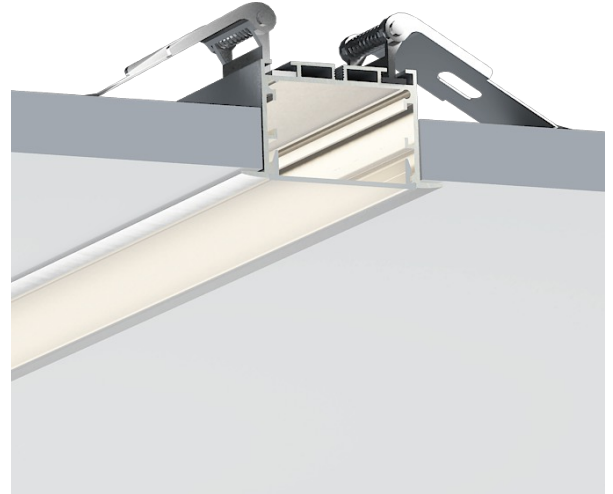

RECESSED

MEDIUM / DEEP

LL-PR-RE-6535

65x35

Finish

Profile Colour	Clear Silver (Anodised) - indent* <u>White (Painted) - stocked</u> Black (Anodised) - stocked Custom Powder Coating - indent*
End Cap Colour	<u>White - stocked</u> Grey - indent* <u>Black - stocked</u> Silver - indent*

Light Transmission

Lens (Cover)	Clear (100% light transmission) - indent* Opal (40~30% light transmission) - indent* <u>Diffused (80~70% light transmission) - stocked</u> <u>Black - stocked</u>

Material

Profile	Aluminium: 6063-T5 Anodised Thickness: 10µm
Cover	Polycarbonate (fire rating: V2) UV Resistant
End Caps	Polycarbonate (fire rating: V2) UV Resistant
Pendant Kit	Stainless Steel

Dimensions

Width (overall)	65.0 mm
Height (overall)	35.0 mm
Max LED tape width	39.0 mm
Length	3.0 m

Accessories

Suspension Kit	None
End Caps	Blank & cable entry hole
Mounting Clips	Spring clips

* Indent items are available but may incur minimum order quantities and long lead times. Please contact us.