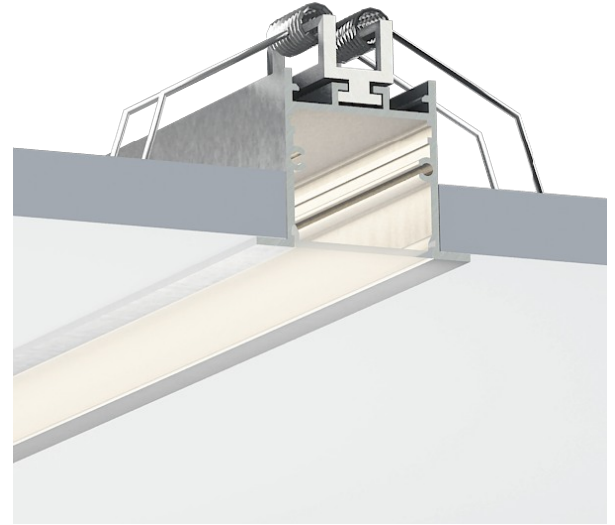

RECESSED

MEDIUM / DEEP

LL-PR-RE-4837

48x37

Finish

Profile Colour	Clear Silver (Anodised) - indent* <u>White (Painted) - stocked</u> Black (Anodised) - stocked Custom Powder Coating - indent*
End Cap Colour	<u>White - stocked</u> Grey - indent* <u>Black - stocked</u> Silver - indent*

Light Transmission

Lens (Cover)	Clear (100% light transmission) - indent* Opal (40~30% light transmission) - indent* <u>Diffused (80~70% light transmission) - stocked</u> <u>Black - stocked</u>

Material

Profile	Aluminium: 6063-T5 Anodised Thickness: 10µm
Cover	Polycarbonate (fire rating: V2) UV Resistant
End Caps	Polycarbonate (fire rating: V2) UV Resistant
Pendant Kit	Stainless Steel

Dimensions

Width (overall)	48.0 mm
Height (overall)	37.0 mm
Max LED tape width	32.0 mm
Length	3.0 m

Accessories

Suspension Kit	None
End Caps	Blank & cable entry hole
Mounting Clips	Spring clips