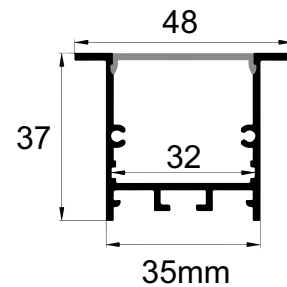

RECESSED

MEDIUM / DEEP

LL-PR-RE-4837

48x37

Finish

Profile Colour	Clear Silver (Anodised) - indent* <u>White (Painted) - stocked</u> Black (Anodised) - stocked Custom Powder Coating - indent*
End Cap Colour	<u>White - stocked</u> Grey - indent* <u>Black - stocked</u> Silver - indent*

Light Transmission

Lens (Cover)	Clear (100% light transmission) - indent* Opal (40~30% light transmission) - indent* <u>Diffused (80~70% light transmission) - stocked</u> <u>Black - stocked</u>

Material

Profile	Aluminium: 6063-T5 Anodised Thickness: 10µm
Cover	Polycarbonate (fire rating: V2) UV Resistant
End Caps	Polycarbonate (fire rating: V2) UV Resistant
Pendant Kit	Stainless Steel

Dimensions

Width (overall)	48.0 mm
Height (overall)	37.0 mm
Max LED tape width	32.0 mm
Length	3.0 m

Accessories

Suspension Kit	None
End Caps	Blank & cable entry hole
Mounting Clips	Spring clips