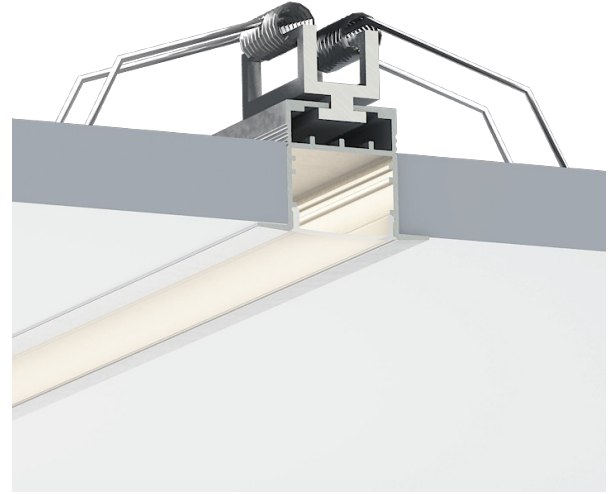

RECESSED

MEDIUM / DEEP

LL-PR-RE-3525

35x25

Finish

Profile Colour	<u>Clear Silver (Anodised) - stocked</u> <u>White (Painted) - stocked</u> <u>Black (Anodised) - stocked</u> <u>Custom Powder Coating - indent*</u>
End Cap Colour	<u>White - stocked</u> <u>Grey - indent*</u> <u>Black - stocked</u> <u>Silver - indent*</u>

Light Transmission

Lens (Cover)	<u>Clear (100% light transmission) - indent*</u> <u>Opal (40~30% light transmission) - stocked</u> <u>Diffused (80~70% light transmission) - stocked</u> <u>Black - stocked</u>

Material

Profile	Aluminium: 6063-T5 Anodised Thickness: 10µm
Cover	Polycarbonate (fire rating: V2) UV Resistant
End Caps	Polycarbonate (fire rating: V2) UV Resistant
Pendant Kit	Stainless Steel

Dimensions

Width (overall)	35.0 mm
Height (overall)	25.0 mm
Max LED tape width	20.0 mm
Length	3.0 m

Accessories

Suspension Kit	None
End Caps	Blank & cable entry hole
Mounting Clips	Spring clips

* Indent items are available but may incur minimum order quantities and long lead times. Please contact us.