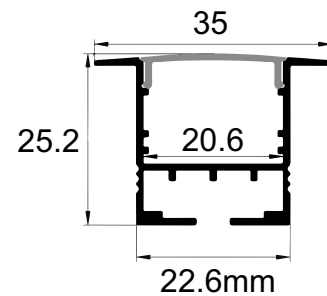

RECESSED

MEDIUM / DEEP

LL-PR-RE-3525

35x25

Finish

Profile Colour	<u>Clear Silver (Anodised) - stocked</u> <u>White (Painted) - stocked</u> <u>Black (Anodised) - stocked</u> <u>Custom Powder Coating - indent*</u>
End Cap Colour	<u>White - stocked</u> <u>Grey - indent*</u> <u>Black - stocked</u> <u>Silver - indent*</u>

Light Transmission

Lens (Cover)	<u>Clear (100% light transmission) - indent*</u> <u>Opal (40~30% light transmission) - stocked</u> <u>Diffused (80~70% light transmission) - stocked</u> <u>Black - stocked</u>

Material

Profile	Aluminium: 6063-T5 Anodised Thickness: 10µm
Cover	Polycarbonate (fire rating: V2) UV Resistant
End Caps	Polycarbonate (fire rating: V2) UV Resistant
Pendant Kit	Stainless Steel

Dimensions

Width (overall)	35.0 mm
Height (overall)	25.0 mm
Max LED tape width	20.0 mm
Length	3.0 m

Accessories

Suspension Kit	None
End Caps	Blank & cable entry hole
Mounting Clips	Spring clips

* Indent items are available but may incur minimum order quantities and long lead times. Please contact us.