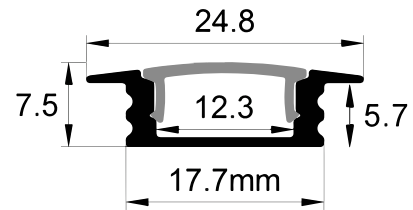

Material

Profile	Aluminium: 6063-T5 Anodised Thickness: 10µm
Cover	Polycarbonate (fire rating: V2) UV Resistant
End Caps	Polycarbonate (fire rating: V2) UV Resistant
Pendant Kit	Stainless Steel

Dimensions

Width (overall)	24.8 mm
Height (overall)	7.5 mm
Max LED tape width	12.0 mm
Length	3.0 m

Accessories

Suspension Kit	None
End Caps	Blank & cable entry hole
Mounting Clips	Stainless Steel

* Indent items are available but may incur minimum order quantities and long lead times. Please contact us.