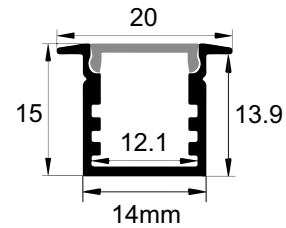

Material

Profile	Aluminium: 6063-T5 Anodised Thickness: 10µm
Cover	Polycarbonate (fire rating: V2) UV Resistant
End Caps	Polycarbonate (fire rating: V2) UV Resistant
Pendant Kit	Stainless Steel

Dimensions

Width (overall)	20.0 mm
Height (overall)	15.0 mm
Max LED tape width	10.0 mm
Length	3.0 m

Accessories

Suspension Kit	None
End Caps	Blank & cable entry hole
Mounting Clips	Stainless Steel

* Indent items are available but may incur minimum order quantities and long lead times. Please contact us.