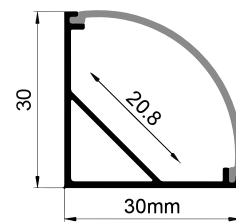

CORNER

LARGE / ROUND

LL-PRB-CNR-3030

30x30

Finish

Profile Colour	<u>Clear Silver (Anodised) - stocked</u> White (Painted) - indent* Black (Anodised) - indent* Custom Powder Coating - indent*
End Cap Colour	White - indent* <u>Grey - stocked</u> Black - indent* Silver - indent*

Light Transmission

Lens (Cover)	Clear (100% light transmission) - indent* <u>Opal (40~30% light transmission) - stocked</u> Diffused (80~70% light transmission) - indent* Black - indent*

Material

Profile	Aluminium: 6063-T5 Anodised Thickness: 10µm
Cover	Polycarbonate (fire rating: V2) UV Resistant
End Caps	Polycarbonate (fire rating: V2) UV Resistant
Pendant Kit	Stainless Steel

Dimensions

Width (overall)	30.0 mm
Height (overall)	30.0 mm
Max LED tape width	20.0 mm
Length	3.0 m

Accessories

Suspension Kit	None
End Caps	Blank & cable entry hole
Mounting Clips	Stainless Steel

* Indent items are available but may incur minimum order quantities and long lead times. Please contact us.