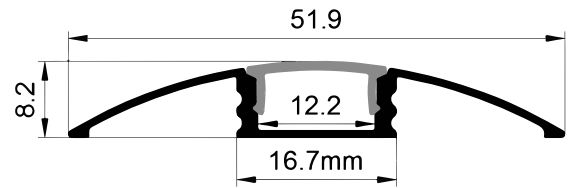

Material

Profile	Aluminium: 6063-T5 Anodised Thickness: 10µm
Cover	Polycarbonate (fire rating: V2) UV Resistant
End Caps	Polycarbonate (fire rating: V2) UV Resistant
Pendant Kit	Stainless Steel

Dimensions

Width (overall)	51.9.0 mm
Height (overall)	8.2 mm
Max LED tape width	12.0 mm
Length	3.0 m

Accessories

Suspension Kit	None
End Caps	Blank & cable entry hole
Mounting Clips	Stainless Steel

* Indent items are available but may incur minimum order quantities and long lead times. Please contact us.