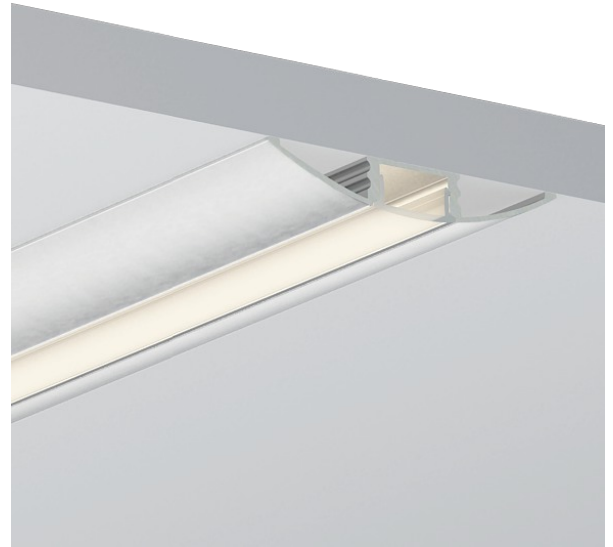

SURFACE SHALLOW DOME

LL-PR-SM-5208

52x8

Finish

Profile Colour	Clear Silver (Anodised) - stocked White (Painted) - stocked Black (Anodised) - stocked Custom Powder Coating - indent*
End Cap Colour	White - stocked Grey - indent* Black - stocked Silver - indent*

Light Transmission

Lens (Cover)	Clear (100% light transmission) - stocked Opal (40~30% light transmission) - stocked Diffused (80~70% light transmission) - stocked Black - stocked
---------------------	--

Material

Profile	Aluminium: 6063-T5 Anodised Thickness: 10µm
Cover	Polycarbonate (fire rating: V2) UV Resistant
End Caps	Polycarbonate (fire rating: V2) UV Resistant
Pendant Kit	Stainless Steel

Dimensions

Width (overall)	51.9.0 mm
Height (overall)	8.2 mm
Max LED tape width	12.0 mm
Length	3.0 m

Accessories

Suspension Kit	None
End Caps	Blank & cable entry hole
Mounting Clips	Stainless Steel

* Indent items are available but may incur minimum order quantities and long lead times. Please contact us.