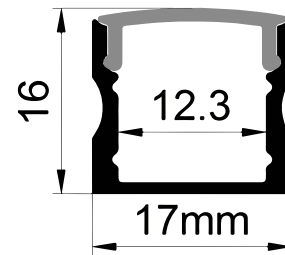

SURFACE

MEDIUM / DEEP

LL-PR-SM-1715

17x15

Finish

Profile Colour	Clear Silver (Anodised) - stocked White (Painted) - stocked Black (Anodised) - stocked Custom Powder Coating - indent*
End Cap Colour	White - stocked Grey - stocked Black - stocked Silver - stocked

Light Transmission

Lens (Cover)	Clear (100% light transmission) - stocked Opal (40~30% light transmission) - stocked Diffused (80~70% light transmission) - stocked Black - stocked

Material

Profile	Aluminium: 6063-T5 Anodised Thickness: 10µm
Cover	Polycarbonate (fire rating: V2) UV Resistant
End Caps	Polycarbonate (fire rating: V2) UV Resistant
Pendant Kit	Stainless Steel

Dimensions

Width (overall)	17.0 mm
Height (overall)	16.0 mm
Max LED tape width	12.0 mm
Length	3.0 m

Accessories

Suspension Kit	None
End Caps	Blank & cable entry hole
Mounting Clips	Stainless Steel

* Indent items +A5:C39 are available but may incur minimum order quantities and long lead times. Please contact us.