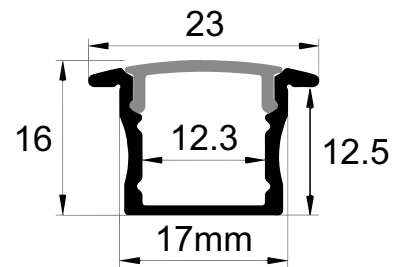

Material

Profile	Aluminium: 6063-T5 Anodised Thickness: 10µm
Cover	Polycarbonate (fire rating: V2) UV Resistant
End Caps	Polycarbonate (fire rating: V2) UV Resistant
Pendant Kit	Stainless Steel

Dimensions

Width (overall)	23.0 mm
Height (overall)	16.0 mm
Max LED tape width	12.0 mm
Length	3.0 m

Accessories

Suspension Kit	None
End Caps	Blank & cable entry hole
Mounting Clips	Stainless Steel

* Indent items are available but may incur minimum order quantities and long lead times. Please contact us.