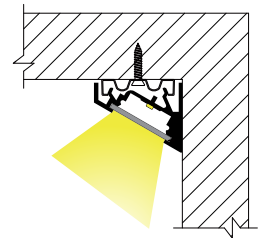

Material

Profile	Aluminium: 6063-T5 Anodised Thickness: 10µm
Cover	Polycarbonate (fire rating: V2) UV Resistant
End Caps	Polycarbonate (fire rating: V2) UV Resistant
Pendant Kit	Stainless Steel

Dimensions

Width (overall)	24.0 mm
Height (overall)	20.0 mm
Max LED tape width	14.0 mm
Length	3.0 m

Accessories

Suspension Kit	None
End Caps	Blank & cable entry hole
Mounting Clips	Stainless Steel

* Indent items are available but may incur minimum order quantities and long lead times. Please contact us.