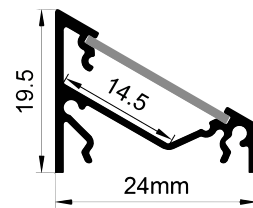

Material

Profile	Aluminium: 6063-T5 Anodised Thickness: 10µm
Cover	Polycarbonate (fire rating: V2) UV Resistant
End Caps	Polycarbonate (fire rating: V2) UV Resistant
Pendant Kit	Stainless Steel

Dimensions

Width (overall)	24.0 mm
Height (overall)	20.0 mm
Max LED tape width	14.0 mm
Length	3.0 m

Accessories

Suspension Kit	None
End Caps	Blank & cable entry hole
Mounting Clips	Stainless Steel

* Indent items are available but may incur minimum order quantities and long lead times. Please contact us.