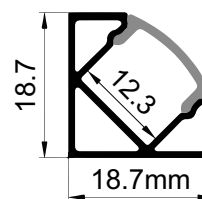

CORNER

MEDIUM

LL-PR-CNR-1818

18x18

Finish

Profile Colour	<u>Clear Silver (Anodised) - stocked</u> White (Painted) - indent* Black (Anodised) - indent* Custom Powder Coating - indent*
End Cap Colour	<u>White - stocked</u> Grey - indent* Black - indent* Silver - indent*

Light Transmission

Lens (Cover)	Clear (100% light transmission) - indent* <u>Opal (40~30% light transmission) - stocked</u> Diffused (80~70% light transmission) - indent* Black - indent*

Material

Profile	Aluminium: 6063-T5 Anodised Thickness: 10µm
Cover	Polycarbonate (fire rating: V2) UV Resistant
End Caps	Polycarbonate (fire rating: V2) UV Resistant
Pendant Kit	Stainless Steel

Dimensions

Width (overall)	18.7 mm
Height (overall)	18.7 mm
Max LED tape width	12.0 mm
Length	3.0 m

Accessories

Suspension Kit	None
End Caps	Blank & cable entry hole
Mounting Clips	Stainless Steel

* Indent items are available but may incur minimum order quantities and long lead times. Please contact us.