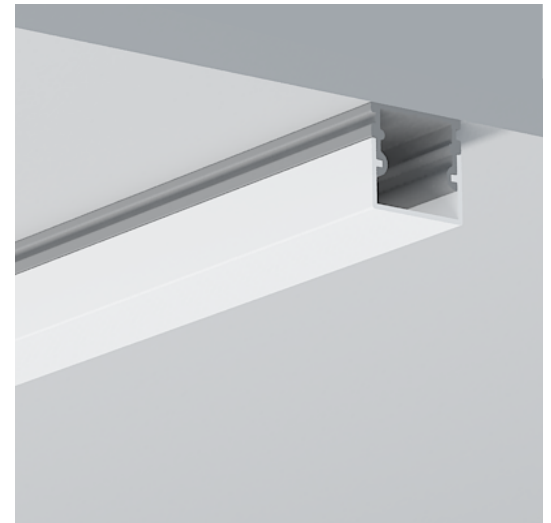

**Type**

<b>Mounting</b>	Surface
<b>Lens (Cover)</b>	Opal (40~30% light transmission) - stocked Diffused (80~70% light transmission) - indent* Clear (95~85% light transmission) - indent*
<b>Profile Colour</b>	Oxidised Silver - stocked Custom Powder Coating - optional*
<b>End Cap Colour</b>	White - stocked Grey - indent* Black - indent* Silver - indent*

**Material**

<b>Profile</b>	Aluminium: 6063-T5 Anodised Thickness: 10µm
<b>Cover</b>	Polycarbonate (fire rating: V2) UV Resistant
<b>End Caps</b>	Polycarbonate (fire rating: V2) UV Resistant
<b>Mounting Brackets</b>	Stainless Steel

**Dimensions**

<b>Width (outer)</b>	21.0 mm
<b>Height (outer)</b>	20.3 mm
<b>Width (inner)</b>	16.8 mm
<b>Length</b>	3 m
<b>Max LED tape width</b>	16.0 mm

**Accessories**

<b>Mounting Clips</b>	6 each
<b>End Caps</b>	3 pairs (3x with cable entry, 3x blank)

\*indent (not stocked - special order)

**Lens Types**

Opal

Diffused

Clear

**End Cap**

**Mounting Clip**

**Profile Dimensions**