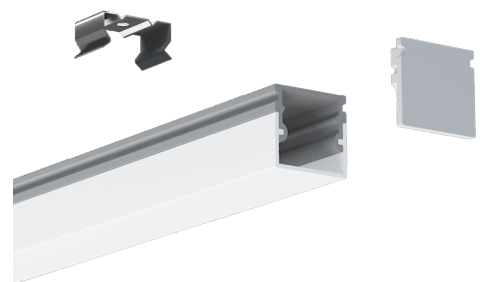

**Material**

<b>Profile</b>	Aluminium: 6063-T5 Anodised Thickness: 10µm
<b>Cover</b>	Polycarbonate (fire rating: V2) UV Resistant
<b>End Caps</b>	Polycarbonate (fire rating: V2) UV Resistant
<b>Mounting Brackets</b>	Stainless Steel

**Dimensions**

<b>Width (outer)</b>	21.0 mm
<b>Height (outer)</b>	20.3 mm
<b>Width (inner)</b>	16.8 mm
<b>Length</b>	3 m
<b>Max LED tape width</b>	16.0 mm

**Accessories**

<b>Mounting Clips</b>	6 each
<b>End Caps</b>	3 pairs (3x with cable entry, 3x blank)

\*indent (not stocked - special order)

**Lens Types**

Opal

Diffused

Clear

**End Cap**

**Mounting Clip**

**Profile Dimensions**