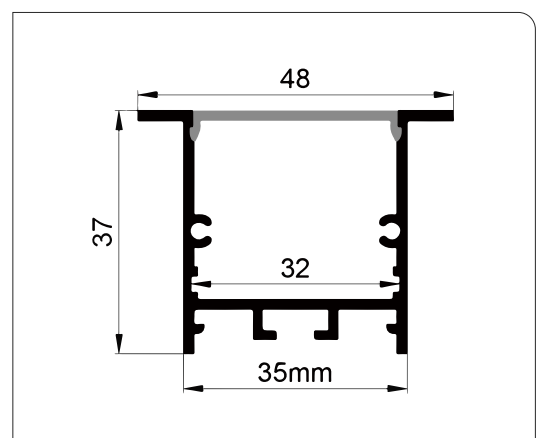

## Dimensions

<b>Width (outer)</b>	48.0 mm
<b>Height (outer)</b>	37.0 mm
<b>Width (inner)</b>	35.0 mm
<b>Length</b>	3 m
<b>Max LED tape width</b>	32.0 mm

## Profile Dimensions