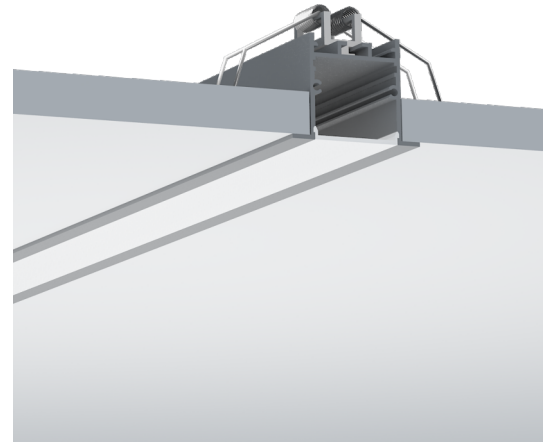

# RECESSED

MEDIUM | CEILING 48x37  
LL-PR-RE-4837

## Type

<b>Mounting</b>	Recessed
<b>Lens (Cover)</b>	Opal (40~30% light transmission) - indent* Diffused (80~70% light transmission) - stocked Clear (95~85% light transmission) - indent*
<b>Profile Colour</b>	Oxidised Silver - stocked Custom Powder Coating - optional*
<b>End Cap Colour</b>	White - stocked Grey - indent* Black - indent* Silver - indent*

## Material

<b>Profile</b>	Aluminium: 6063-T5 Anodised Thickness: 10µm
<b>Cover</b>	Polycarbonate (fire rating: V2) UV Resistant
<b>End Caps</b>	Polycarbonate (fire rating: V2) UV Resistant
<b>Mounting Brackets</b>	Stainless Steel

## Dimensions

<b>Width (outer)</b>	48.0 mm
<b>Height (outer)</b>	37.0 mm
<b>Width (inner)</b>	35.0 mm
<b>Length</b>	3 m
<b>Max LED tape width</b>	32.0 mm