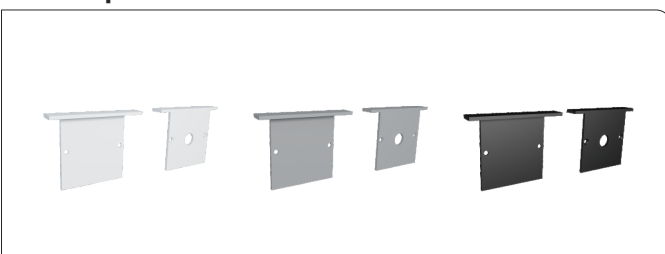

RECESSED

MEDIUM | CEILING 48x37
LL-PR-RE-4837

Type

Mounting	Recessed
Lens (Cover)	Opal (40~30% light transmission) - indent* Diffused (80~70% light transmission) - stocked Clear (95~85% light transmission) - indent*
Profile Colour	Oxidised Silver - stocked Custom Powder Coating - optional*
End Cap Colour	White - stocked Grey - indent* Black - indent* Silver - indent*

Material

Profile	Aluminium: 6063-T5 Anodised Thickness: 10µm
Cover	Polycarbonate (fire rating: V2) UV Resistant
End Caps	Polycarbonate (fire rating: V2) UV Resistant
Mounting Brackets	Stainless Steel

Dimensions

Width (outer)	48.0 mm
Height (outer)	37.0 mm
Width (inner)	35.0 mm
Length	3 m
Max LED tape width	32.0 mm

Accessories

Mounting Clips	6 each
End Caps	3 pairs (3x with cable entry, 3x blank)

*indent - not stocked (lead times apply)

Lens Types

Profile Dimensions

End Cap

Mounting Clip