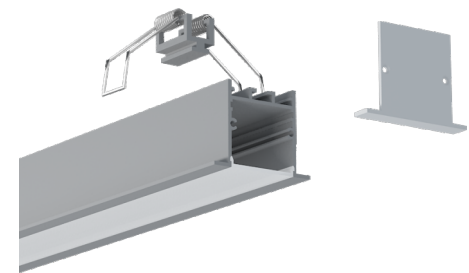

RECESSED

MEDIUM | CEILING 48x37
LL-PR-RE-4837

Type

Mounting	Recessed
Lens (Cover)	Opal (40~30% light transmission) - indent* Diffused (80~70% light transmission) - stocked Clear (95~85% light transmission) - indent*
Profile Colour	Oxidised Silver - stocked Custom Powder Coating - optional*
End Cap Colour	White - stocked Grey - indent* Black - indent* Silver - indent*

Material

Profile	Aluminium: 6063-T5 Anodised Thickness: 10µm
Cover	Polycarbonate (fire rating: V2) UV Resistant
End Caps	Polycarbonate (fire rating: V2) UV Resistant
Mounting Brackets	Stainless Steel

Dimensions

Width (outer)	48.0 mm
Height (outer)	37.0 mm
Width (inner)	35.0 mm
Length	3 m
Max LED tape width	32.0 mm

Accessories

Mounting Clips	6 each
End Caps	3 pairs (3x with cable entry, 3x blank)

*indent - not stocked (lead times apply)

Lens Types

Profile Dimensions

End Cap

Mounting Clip