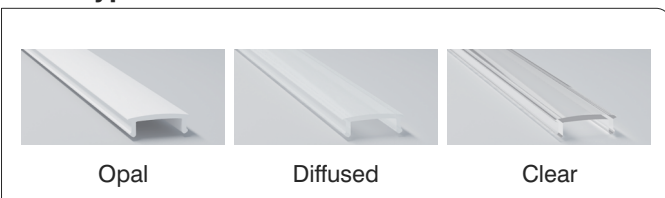

RECESSED

MEDIUM | CEILING 48x37
LL-PR-RE-4837

Type

Mounting	Recessed
Lens (Cover)	Opal (40~30% light transmission) - indent* Diffused (80~70% light transmission) - stocked Clear (95~85% light transmission) - indent*
Profile Colour	Oxidised Silver - stocked Custom Powder Coating - optional*
End Cap Colour	White - stocked Grey - indent* Black - indent* Silver - indent*

Material

Profile	Aluminium: 6063-T5 Anodised Thickness: 10µm
Cover	Polycarbonate (fire rating: V2) UV Resistant
End Caps	Polycarbonate (fire rating: V2) UV Resistant
Mounting Brackets	Stainless Steel

Dimensions

Width (outer)	48.0 mm
Height (outer)	37.0 mm
Width (inner)	35.0 mm
Length	3 m
Max LED tape width	32.0 mm

Accessories

Mounting Clips	6 each
End Caps	3 pairs (3x with cable entry, 3x blank)

*indent - not stocked (lead times apply)

Lens Types

Profile Dimensions

End Cap

Mounting Clip