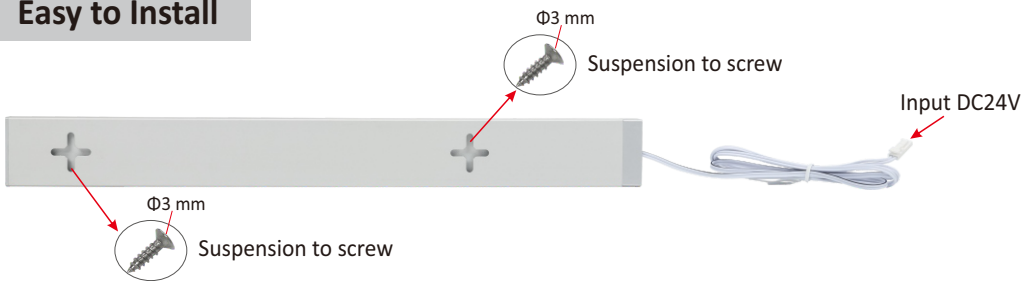

Network Guidance

Please scan below left QR code to download the Tuya Smart APP or Smart Life App on your mobile phone. And then use Tuya Smart or Smart Life app to scan the below right QR code of the distribution network, and then complete the operation according to the prompt steps

Easy to Install