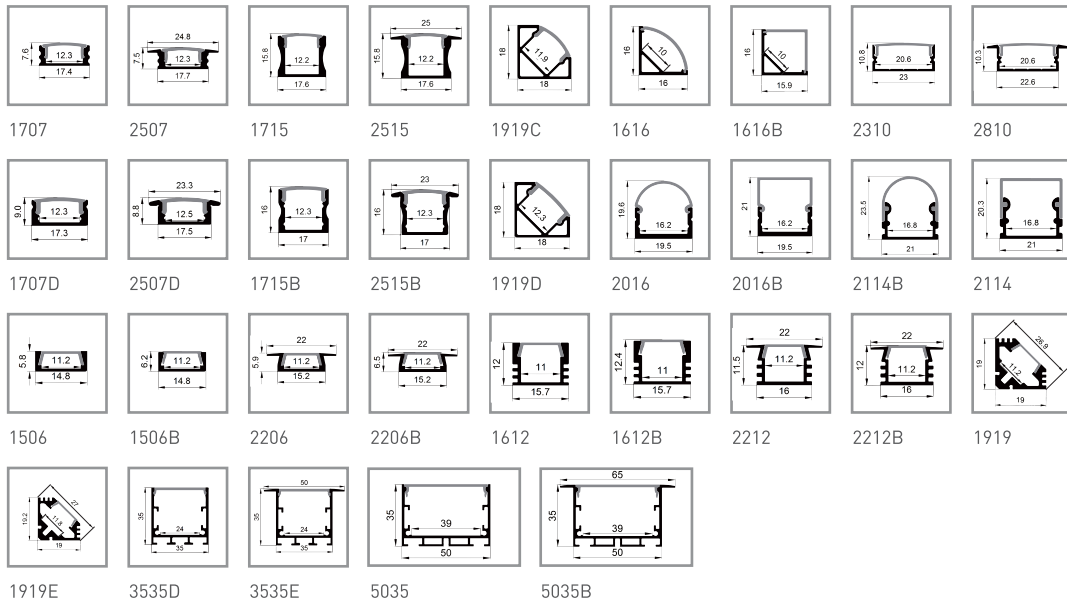

Popular Series

Micro / Mini Series

Angle Series

Surface Mounted Series

Beam Angle Series

Wall Series

Recessed Series

Suspension (Hanging) Series

Floor Series

Fixed Bending Series

3530 4025 360°BP 360°BI 360°B0

180° 90° 45° 22.5°

Freestyle Bending Series

1018R 1018S 1022R 1022S

1407 1507 1807

Waterproof Series

Neon Series

1014U 1213U 1215U 1308U 1510U 1518U

1422U 1611U 1918U 2317U 3320U