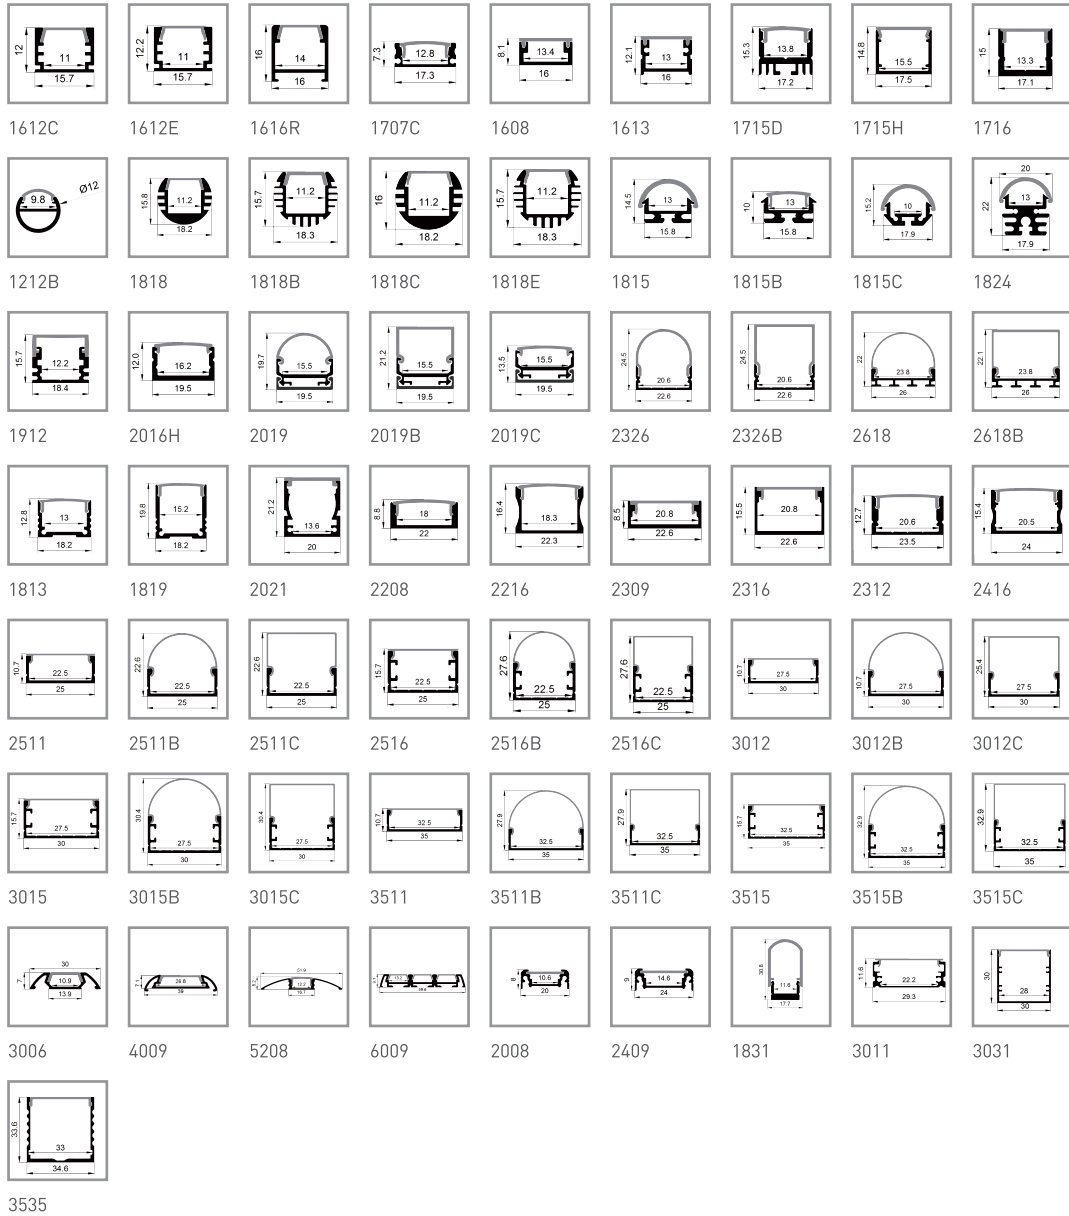

Popular Series

Micro / Mini Series

Angle Series

Surface Mounted Series

Beam Angle Series

Wall Series

Recessed Series

Suspension (Hanging) Series

Floor Series

Fixed Bending Series

3530 4025 360°BP 360°BI 360°B0

180° 90° 45° 22.5°

Freestyle Bending Series

1018R 1018S 1022R 1022S

1407 1507 1807

Waterproof Series

1707W 2507W 1715W 2515W 1919W 1201

Magnetic Shelf Series

0810 1408 1712 2512 1718 2518

1716B 2116B

Garment Hanging Series

1929 1529 1529B

Cabinet Special Series

2012 1412 1918 2028 3418 3418B

Neon Series

1014U 1213U 1215U 1308U 1510U 1518U

1422U 1611U 1918U 2317U 3320U