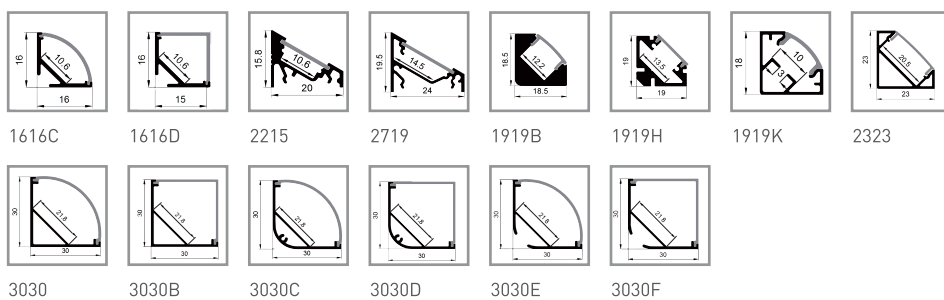

Popular Series

Micro / Mini Series

Angle Series

Surface Mounted Series

Beam Angle Series

Wall Series

Recessed Series

Suspension (Hanging) Series

Floor Series

Fixed Bending Series

3530 4025 360°BP 360°BI 360°B0

180° 90° 45° 22.5°

Freestyle Bending Series

1018R 1018S 1022R 1022S

1407 1507 1807

Waterproof Series