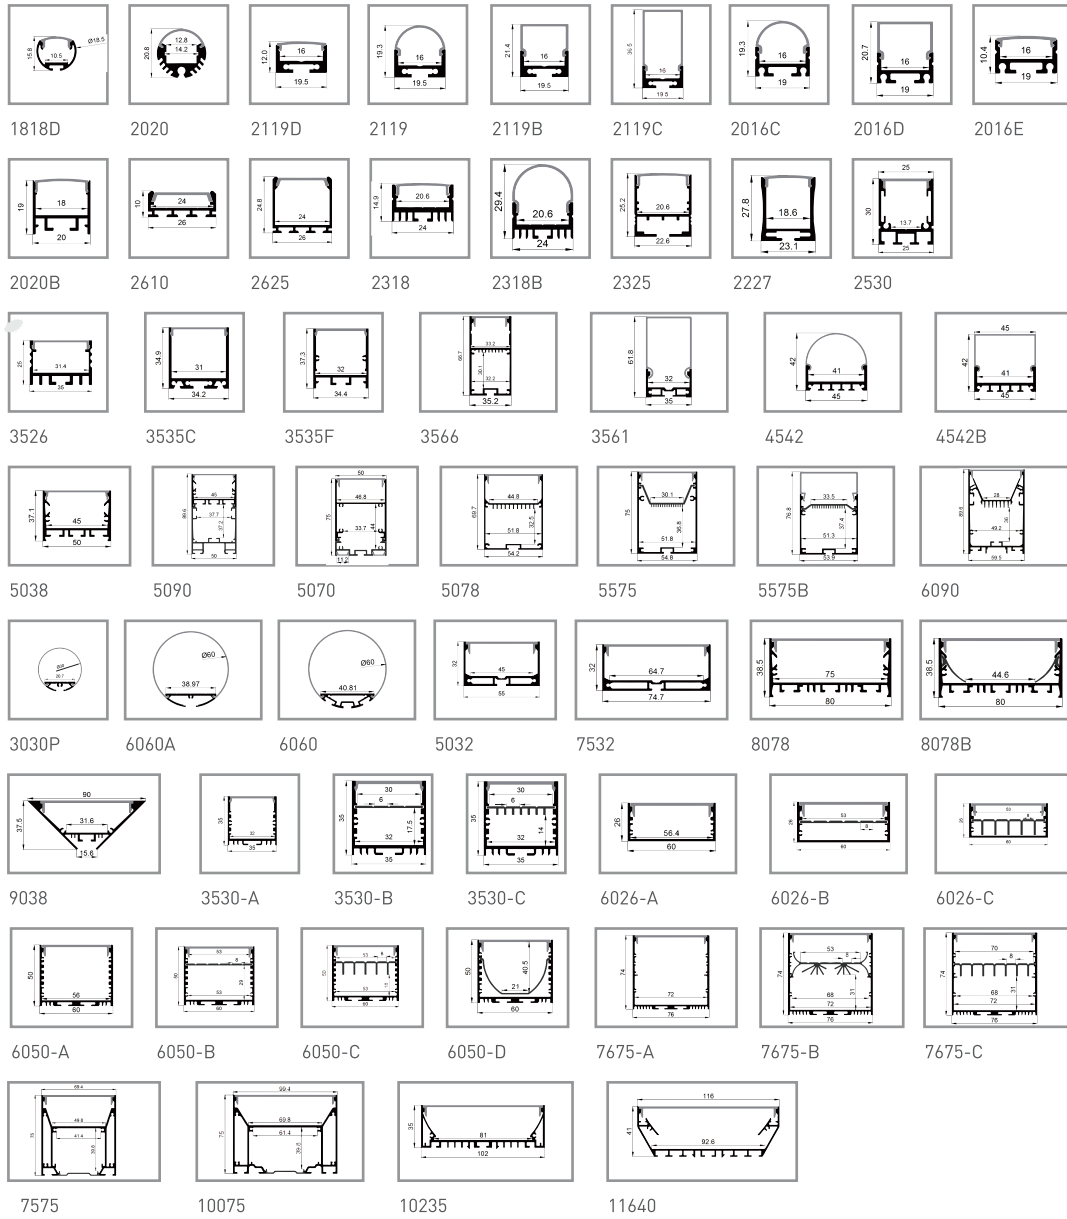

Popular Series

Micro / Mini Series

Angle Series

Surface Mounted Series

Beam Angle Series

Wall Series

Recessed Series

Suspension (Hanging) Series

Floor Series

Fixed Bending Series

3530 4025 360°BP 360°BI 360°B0

180° 90° 45° 22.5°

Freestyle Bending Series

1018R 1018S 1022R 1022S

1407 1507 1807

Waterproof Series

1707W 2507W 1715W 2515W 1919W 1201

Magnetic Shelf Series

0810 1408 1712 2512 1718 2518

1716B 2116B

Garment Hanging Series

1929 1529 1529B

Cabinet Special Series

2012 1412 1918 2028 3418 3418B

Neon Series

1014U 1213U 1215U 1308U 1510U 1518U

1422U 1611U 1918U 2317U 3320U