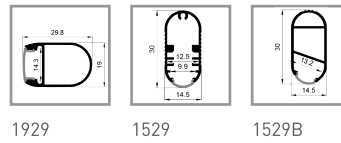

Floor Series

Fixed Bending Series

3530 4025 360°BP 360°BI 360°B0

180° 90° 45° 22.5°

Freestyle Bending Series

1018R 1018S 1022R 1022S

1407 1507 1807

Waterproof Series

1707W 2507W 1715W 2515W 1919W 1201

Magnetic Shelf Series

0810 1408 1712 2512 1718 2518

1716B 2116B

Garment Hanging Series

1929 1529 1529B

Cabinet Special Series

2012 1412 1918 2028 3418 3418B