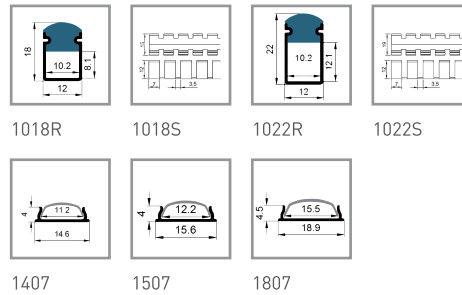

Floor Series

Fixed Bending Series

3530 4025 360°BP 360°BI 360°B0

180° 90° 45° 22.5°

Freestyle Bending Series

1018R 1018S 1022R 1022S

1407 1507 1807

Waterproof Series

1707W 2507W 1715W 2515W 1919W 1201

Magnetic Shelf Series

0810 1408 1712 2512 1718 2518

1716B 2116B

Garment Hanging Series

1929 1529 1529B

Cabinet Special Series

2012 1412 1918 2028 3418 3418B