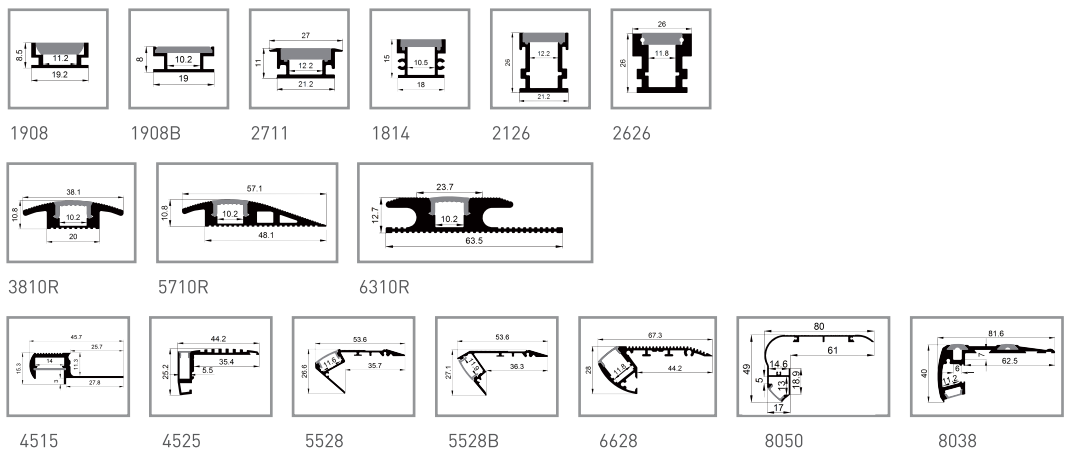

Popular Series

Micro / Mini Series

Angle Series

Surface Mounted Series

Beam Angle Series

Wall Series

Recessed Series

Suspension (Hanging) Series

Floor Series

Fixed Bending Series

3530 4025 360°BP 360°BI 360°B0

180° 90° 45° 22.5°

Freestyle Bending Series

1018R 1018S 1022R 1022S

1407 1507 1807

Waterproof Series

Neon Series

1014U 1213U 1215U 1308U 1510U 1518U

1422U 1611U 1918U 2317U 3320U