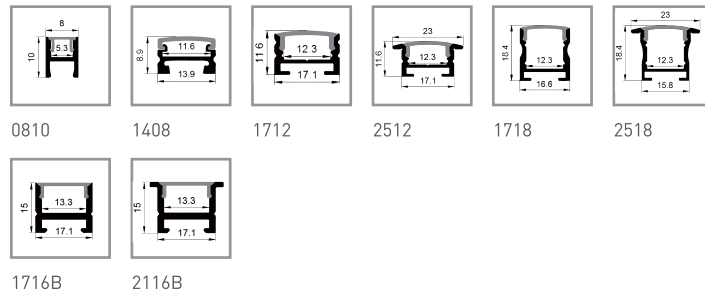

Popular Series

Micro / Mini Series

Angle Series

Surface Mounted Series

Beam Angle Series

Wall Series

Recessed Series

Suspension (Hanging) Series

Floor Series

Fixed Bending Series

3530 4025 360°BP 360°BI 360°B0

180° 90° 45° 22.5°

Freestyle Bending Series

1018R 1018S 1022R 1022S

1407 1507 1807

Waterproof Series

1707W 2507W 1715W 2515W 1919W 1201

Magnetic Shelf Series

0810 1408 1712 2512 1718 2518

1716B 2116B

Garment Hanging Series

1929 1529 1529B

Cabinet Special Series

2012 1412 1918 2028 3418 3418B