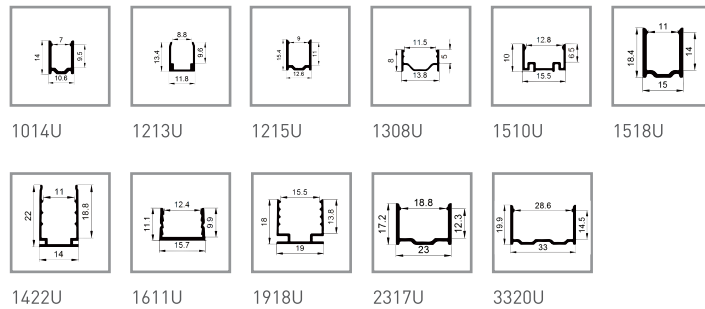

2012 1412 1918 2028 3418 3418B

Neon Series

1014U 1213U 1215U 1308U 1510U 1518U

1422U 1611U 1918U 2317U 3320U