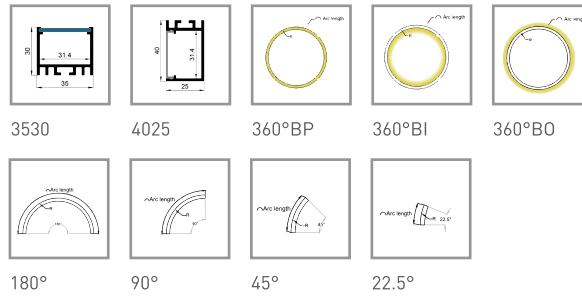

Popular Series

Micro / Mini Series

Angle Series

Surface Mounted Series

Beam Angle Series

Wall Series

Recessed Series

Suspension (Hanging) Series

Floor Series

Fixed Bending Series

3530 4025 360°BP 360°BI 360°B0

180° 90° 45° 22.5°

Freestyle Bending Series

1018R 1018S 1022R 1022S

1407 1507 1807

Waterproof Series