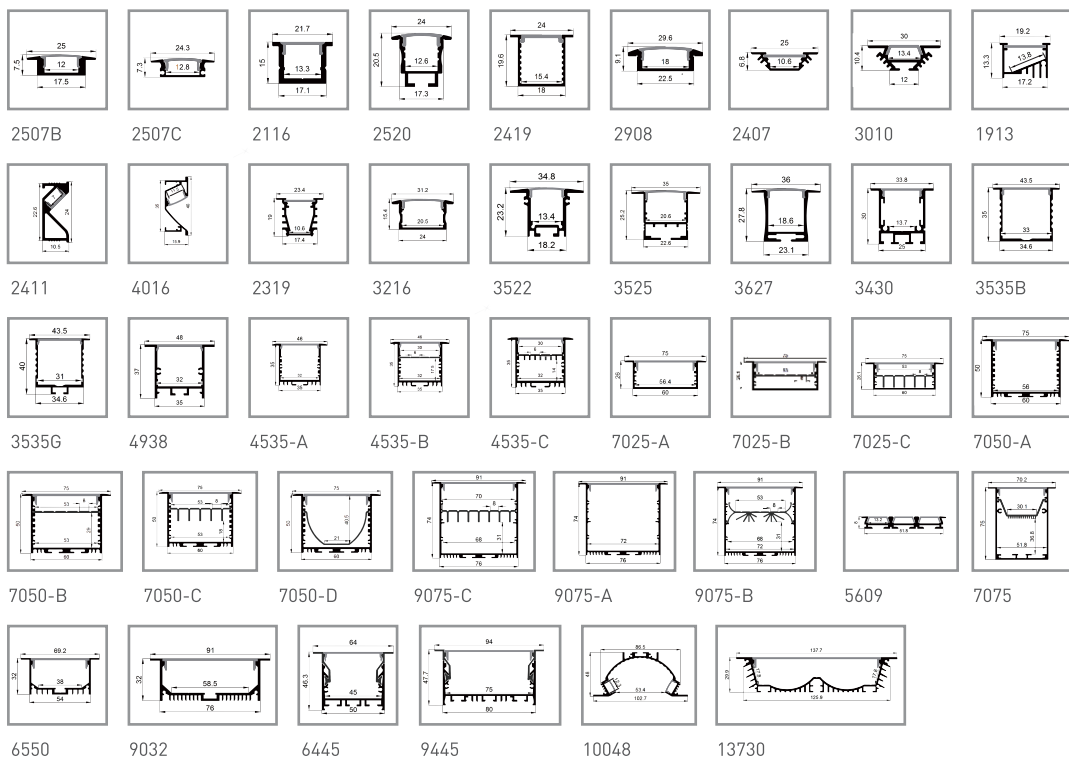

Popular Series

Micro / Mini Series

Angle Series

Surface Mounted Series

Beam Angle Series

Wall Series

Recessed Series

Suspension (Hanging) Series

Floor Series

Fixed Bending Series

3530 4025 360°BP 360°BI 360°B0

180° 90° 45° 22.5°

Freestyle Bending Series

1018R 1018S 1022R 1022S

1407 1507 1807

Waterproof Series

1707W 2507W 1715W 2515W 1919W 1201

Magnetic Shelf Series

0810 1408 1712 2512 1718 2518

1716B 2116B

Garment Hanging Series

1929 1529 1529B

Cabinet Special Series

2012 1412 1918 2028 3418 3418B

Neon Series

1014U 1213U 1215U 1308U 1510U 1518U

1422U 1611U 1918U 2317U 3320U