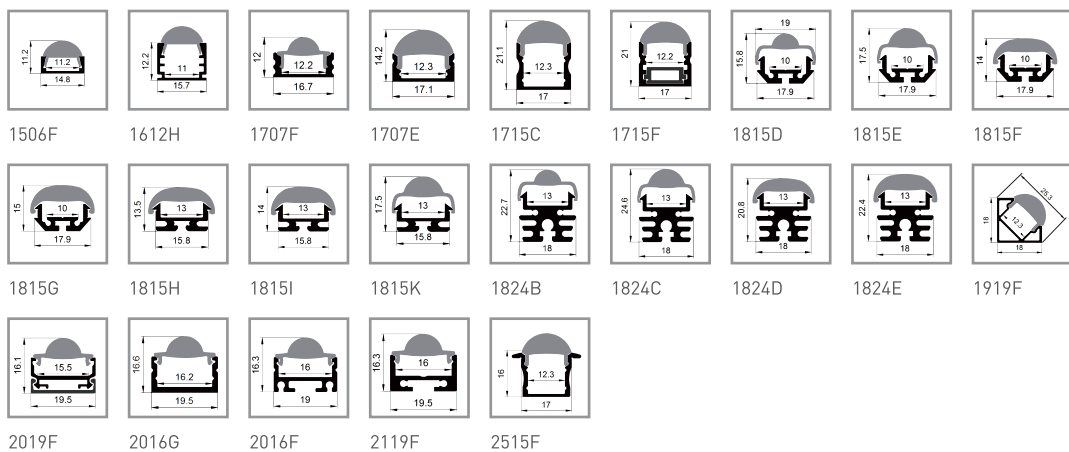

Popular Series

Micro / Mini Series

Angle Series

Surface Mounted Series

Beam Angle Series

Wall Series

Recessed Series

Suspension (Hanging) Series

Floor Series

Fixed Bending Series

3530 4025 360°BP 360°BI 360°B0

180° 90° 45° 22.5°

Freestyle Bending Series

1018R 1018S 1022R 1022S

1407 1507 1807

Waterproof Series

Neon Series

1014U 1213U 1215U 1308U 1510U 1518U

1422U 1611U 1918U 2317U 3320U