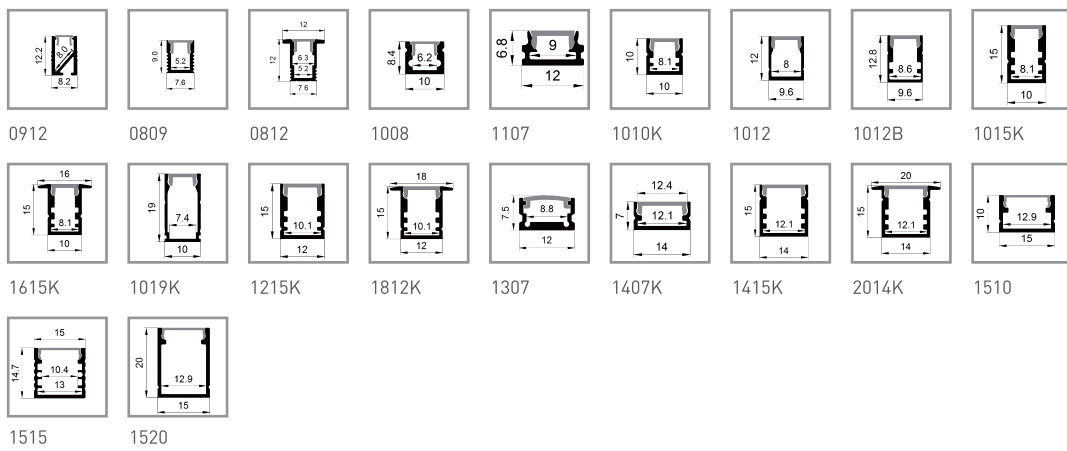

Popular Series

Micro / Mini Series

Angle Series

Surface Mounted Series

Beam Angle Series

Wall Series

Recessed Series

Suspension (Hanging) Series

Floor Series

Fixed Bending Series

3530 4025 360°BP 360°BI 360°B0

180° 90° 45° 22.5°

Freestyle Bending Series

1018R 1018S 1022R 1022S

1407 1507 1807

Waterproof Series