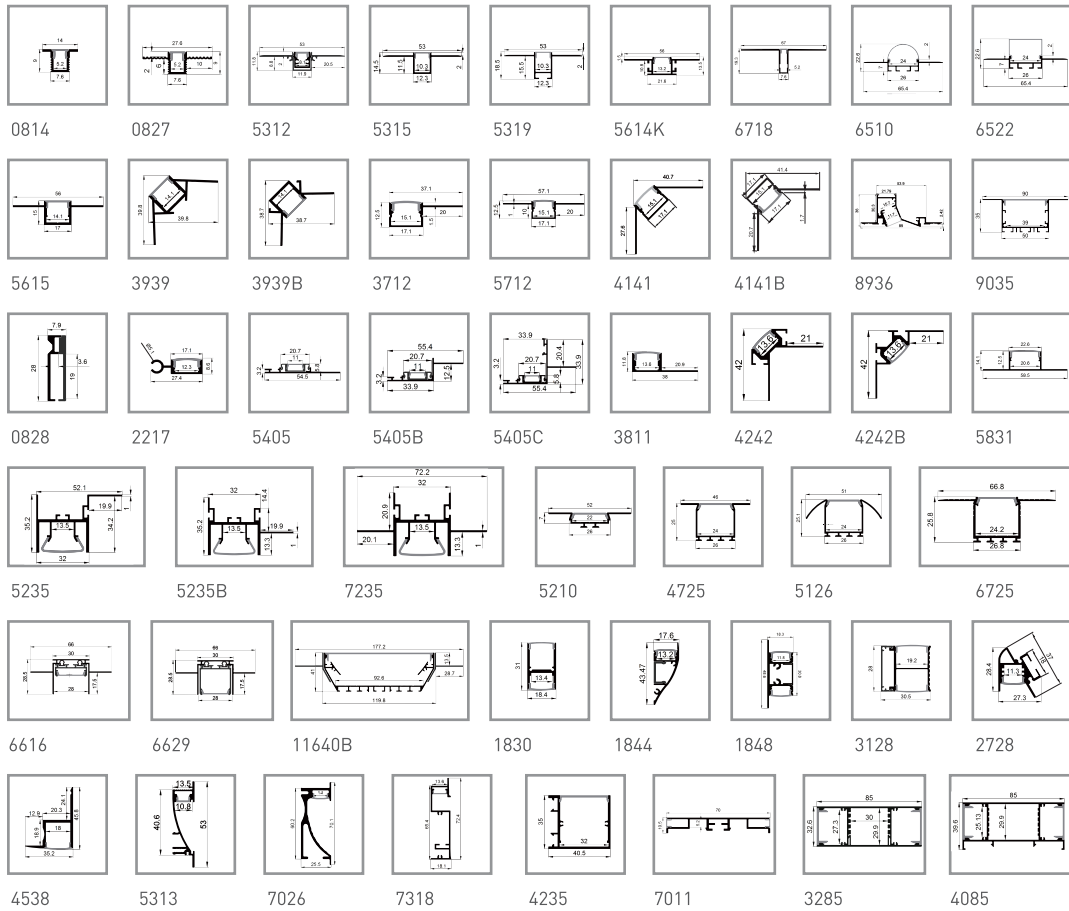

Popular Series

Micro / Mini Series

Angle Series

Surface Mounted Series

Beam Angle Series

Wall Series

Recessed Series

Suspension (Hanging) Series

Floor Series

Fixed Bending Series

3530 4025 360°BP 360°BI 360°B0

180° 90° 45° 22.5°

Freestyle Bending Series

1018R 1018S 1022R 1022S

1407 1507 1807

Waterproof Series

1707W 2507W 1715W 2515W 1919W 1201

Magnetic Shelf Series

0810 1408 1712 2512 1718 2518

1716B 2116B

Garment Hanging Series

1929 1529 1529B

Cabinet Special Series

2012 1412 1918 2028 3418 3418B

Neon Series

1014U 1213U 1215U 1308U 1510U 1518U

1422U 1611U 1918U 2317U 3320U