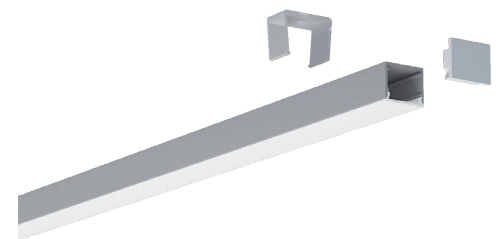

**Dimensions**

|                           |         |
|---------------------------|---------|
| <b>Width (outer)</b>      | 17.5 mm |
| <b>Height (outer)</b>     | 14.8 mm |
| <b>Width (inner)</b>      | 15.5 mm |
| <b>Length</b>             | 3 m     |
| <b>Max LED tape width</b> | 15.0 mm |

**Lens Types**

Opal

Diffused

Clear

**End Cap**

**Mounting Clip**

**Profile Dimensions**