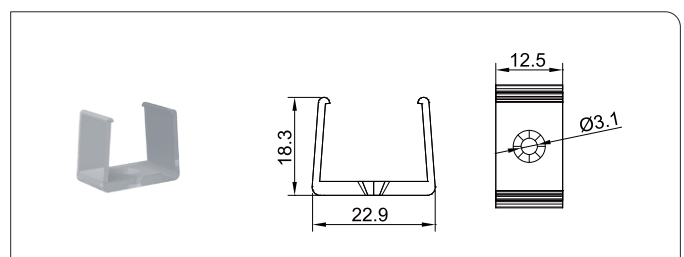

**Dimensions**

|                           |         |
|---------------------------|---------|
| <b>Width (outer)</b>      | 17.5 mm |
| <b>Height (outer)</b>     | 14.8 mm |
| <b>Width (inner)</b>      | 15.5 mm |
| <b>Length</b>             | 3 m     |
| <b>Max LED tape width</b> | 15.0 mm |

**Lens Types**

Opal

Diffused

Clear

**End Cap**

**Mounting Clip**

**Profile Dimensions**