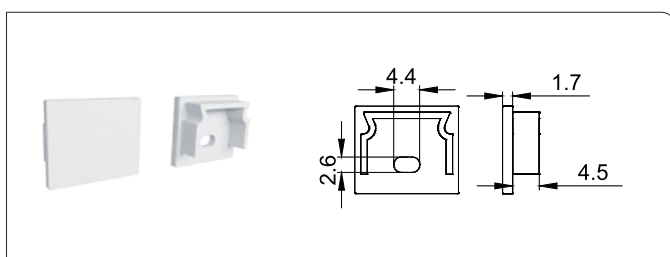

**Dimensions**

|                           |         |
|---------------------------|---------|
| <b>Width (outer)</b>      | 17.5 mm |
| <b>Height (outer)</b>     | 14.8 mm |
| <b>Width (inner)</b>      | 15.5 mm |
| <b>Length</b>             | 3 m     |
| <b>Max LED tape width</b> | 15.0 mm |

**Lens Types**

Opal

Diffused

Clear

**End Cap**

**Mounting Clip**

**Profile Dimensions**