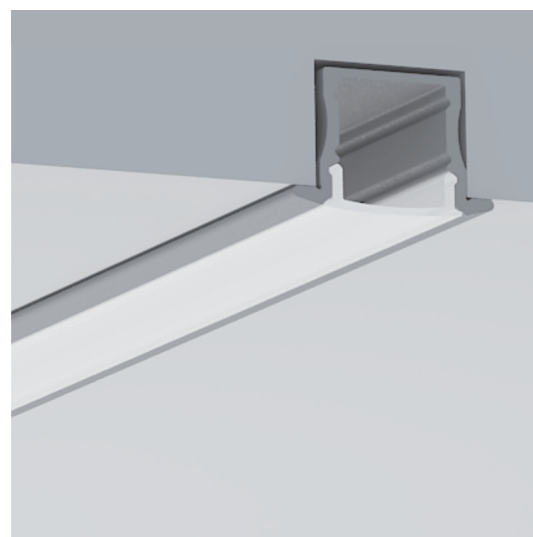

Mounting Clip