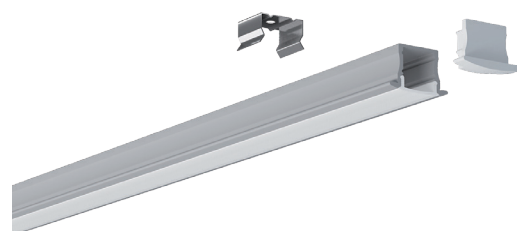

Mounting Clip