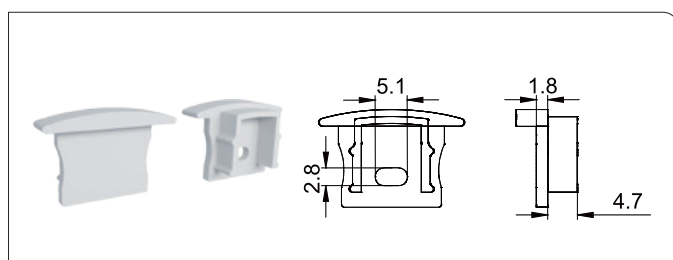

Material

Profile	Aluminium: 6063-T5 Anodised Thickness: 10µm
Cover	Polycarbonate (fire rating: V2) UV Resistant
End Caps	Polycarbonate (fire rating: V2) UV Resistant
Mounting Brackets	Stainless Steel

Dimensions

Width (outer)	23.0 mm
Height (outer)	16.0 mm
Width (inner)	12.3 mm
Length	3 m
Max LED tape width	12.0 mm

Accessories

Mounting Clips	6 each
End Caps	3 pairs (3x with cable entry, 3x blank)

Lens Types

End Cap

Mounting Clip

Profile Dimensions