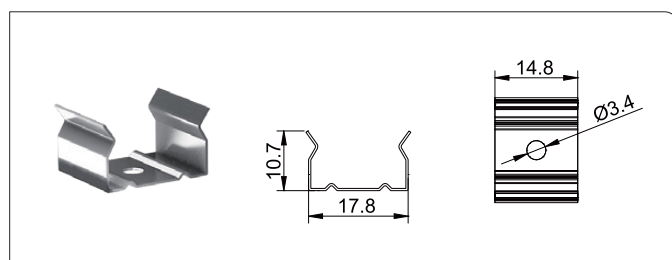

Material

Profile	Aluminium: 6063-T5 Anodised Thickness: 10µm
Cover	Polycarbonate (fire rating: V2) UV Resistant
End Caps	Polycarbonate (fire rating: V2) UV Resistant
Mounting Brackets	Stainless Steel

Dimensions

Width (outer)	23.0 mm
Height (outer)	16.0 mm
Width (inner)	12.3 mm
Length	3 m
Max LED tape width	12.0 mm

Accessories

Mounting Clips	6 each
End Caps	3 pairs (3x with cable entry, 3x blank)

Lens Types

End Cap

Mounting Clip

Profile Dimensions