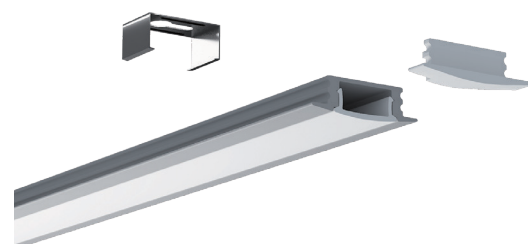

RECESSED

MEDIUM | SHALLOW 25x8
LL-PR-RE-2507

Type

Mounting	Recessed
Lens (Cover)	Opal (40~30% light transmission) - stocked Diffused (80~70% light transmission) - optional* Clear (95~85% light transmission) - optional*
Profile Colour	Oxidised Silver - stocked Custom Powder Coating - optional*
End Cap Colour	White - stocked Grey - optional* Black - optional* Silver - optional*

Material

Profile	Aluminium: 6063-T5 Anodised Thickness: 10µm
Cover	Polycarbonate (fire rating: V2) UV Resistant
End Caps	Polycarbonate (fire rating: V2) UV Resistant
Mounting Brackets	Stainless Steel

Dimensions

Width (outer)	25.0 mm
Height (outer)	7.5 mm
Width (inner)	12.3 mm
Length	3 m
Max LED tape width	12.0 mm

Accessories

Mounting Clips	6 each
End Caps	3 pairs (3x with cable entry, 3x blank)

Lens Types

End Cap

Mounting Clip

Profile Dimensions