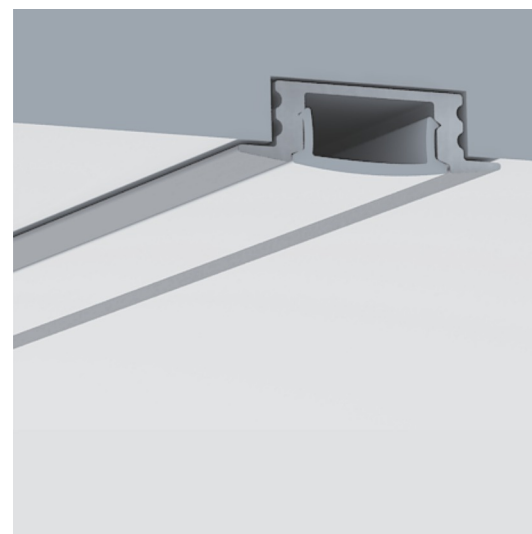

RECESSED

MEDIUM | SHALLOW 25x8
LL-PR-RE-2507

Type

Mounting	Recessed
Lens (Cover)	Opal (40~30% light transmission) - stocked Diffused (80~70% light transmission) - optional* Clear (95~85% light transmission) - optional*
Profile Colour	Oxidised Silver - stocked Custom Powder Coating - optional*
End Cap Colour	White - stocked Grey - optional* Black - optional* Silver - optional*

Material

Profile	Aluminium: 6063-T5 Anodised Thickness: 10µm
Cover	Polycarbonate (fire rating: V2) UV Resistant
End Caps	Polycarbonate (fire rating: V2) UV Resistant
Mounting Brackets	Stainless Steel

Dimensions

Width (outer)	25.0 mm
Height (outer)	7.5 mm
Width (inner)	12.3 mm
Length	3 m
Max LED tape width	12.0 mm

Accessories

Mounting Clips	6 each
End Caps	3 pairs (3x with cable entry, 3x blank)

Lens Types

End Cap

Mounting Clip

Profile Dimensions