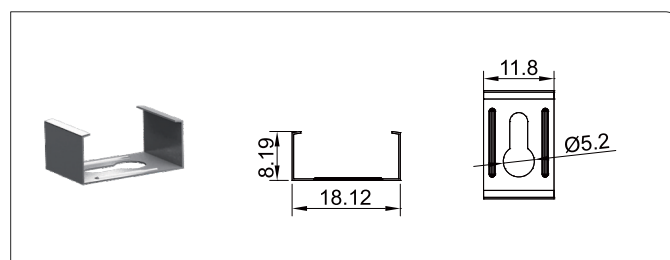

Material

Profile	Aluminium: 6063-T5 Anodised Thickness: 10µm
Cover	Polycarbonate (fire rating: V2) UV Resistant
End Caps	Polycarbonate (fire rating: V2) UV Resistant
Mounting Brackets	Stainless Steel

Dimensions

Width (outer)	25.0 mm
Height (outer)	7.5 mm
Width (inner)	12.3 mm
Length	3 m
Max LED tape width	12.0 mm

Accessories

Mounting Clips	6 each
End Caps	3 pairs (3x with cable entry, 3x blank)

Lens Types

End Cap

Mounting Clip

Profile Dimensions