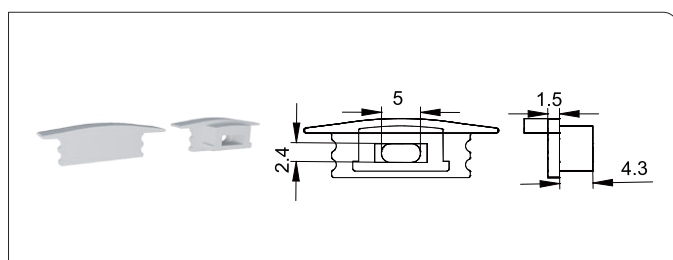

Material

Profile	Aluminium: 6063-T5 Anodised Thickness: 10µm
Cover	Polycarbonate (fire rating: V2) UV Resistant
End Caps	Polycarbonate (fire rating: V2) UV Resistant
Mounting Brackets	Stainless Steel

Dimensions

Width (outer)	25.0 mm
Height (outer)	7.5 mm
Width (inner)	12.3 mm
Length	3 m
Max LED tape width	12.0 mm

Accessories

Mounting Clips	6 each
End Caps	3 pairs (3x with cable entry, 3x blank)

Lens Types

End Cap

Mounting Clip

Profile Dimensions