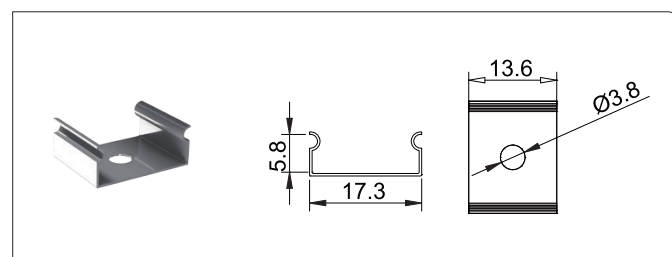

Material

Profile	Aluminium: 6063-T5 Anodised Thickness: 10µm
Cover	Polycarbonate (fire rating: V2) UV Resistant
End Caps	Polycarbonate (fire rating: V2) UV Resistant
Mounting Brackets	Stainless Steel

Dimensions

Width (outer)	20.0 mm
Height (outer)	15.0 mm
Width (inner)	12.1 mm
Length	3 m
Max LED tape width	10.0 mm

Accessories

Mounting Clips	6 each
End Caps	3 pairs (3x with cable entry, 3x blank)

Lens Types

End Cap

Mounting Clip

Profile Dimensions