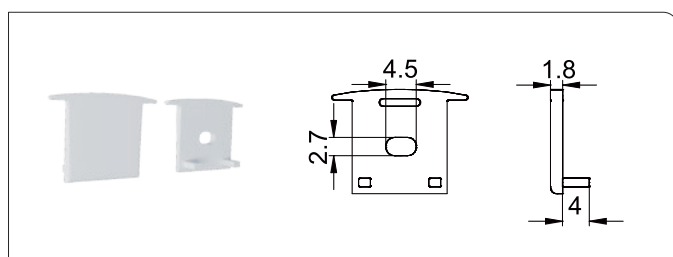

Material

Profile	Aluminium: 6063-T5 Anodised Thickness: 10µm
Cover	Polycarbonate (fire rating: V2) UV Resistant
End Caps	Polycarbonate (fire rating: V2) UV Resistant
Mounting Brackets	Stainless Steel

Dimensions

Width (outer)	20.0 mm
Height (outer)	15.0 mm
Width (inner)	12.1 mm
Length	3 m
Max LED tape width	10.0 mm

Accessories

Mounting Clips	6 each
End Caps	3 pairs (3x with cable entry, 3x blank)

Lens Types

End Cap

Mounting Clip

Profile Dimensions