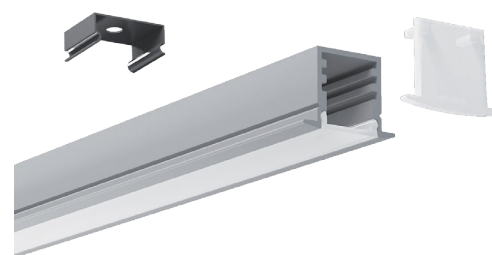

Mounting Clip