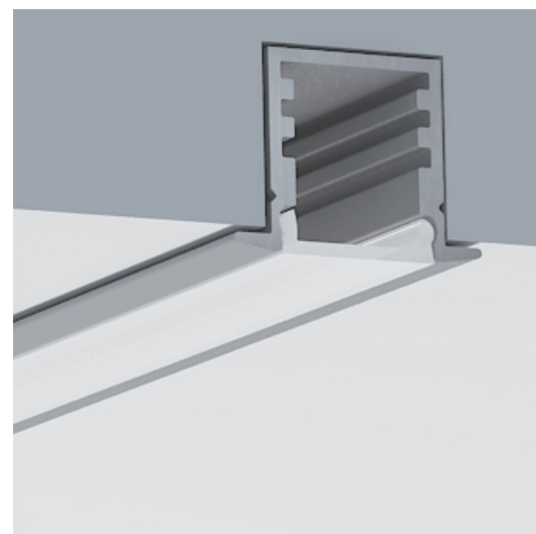

RECESSED

MINI | DEEP 20x15
LL-PR-RE-2014

Type

Mounting	Recessed
Lens (Cover)	Opal (40~30% light transmission) - stocked Diffused (80~70% light transmission) - optional* Clear (95~85% light transmission) - optional*
Profile Colour	Oxidised Silver - stocked Custom Powder Coating - optional*
End Cap Colour	White - stocked Grey - optional* Black - optional* Silver - optional*

Material

Profile	Aluminium: 6063-T5 Anodised Thickness: 10µm
Cover	Polycarbonate (fire rating: V2) UV Resistant
End Caps	Polycarbonate (fire rating: V2) UV Resistant
Mounting Brackets	Stainless Steel

Dimensions

Width (outer)	20.0 mm
Height (outer)	15.0 mm
Width (inner)	12.1 mm
Length	3 m
Max LED tape width	10.0 mm

Accessories

Mounting Clips	6 each
End Caps	3 pairs (3x with cable entry, 3x blank)

Lens Types

End Cap

Mounting Clip

Profile Dimensions