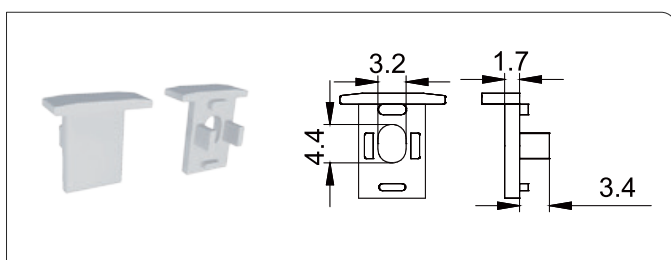

Material

Profile	Aluminium: 6063-T5 Anodised Thickness: 10µm
Cover	Polycarbonate (fire rating: V2) UV Resistant
End Caps	Polycarbonate (fire rating: V2) UV Resistant
Mounting Brackets	Stainless Steel

Dimensions

Width (outer)	12.0 mm
Height (outer)	12.0 mm
Width (inner)	5.2 mm
Length	3 m
Max LED tape width	5.0 mm

Accessories

Mounting Clips	6 each
End Caps	3 pairs (3x with cable entry, 3x blank)

Lens Types

End Cap

Mounting Clip

Profile Dimensions