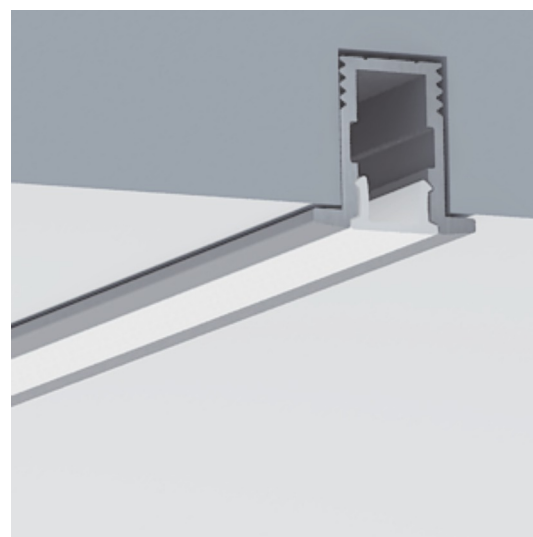

Type

Mounting	Recessed
Lens (Cover)	Opal (40~30% light transmission) - stocked Diffused (80~70% light transmission) - optional* Clear (95~85% light transmission) - optional*
Profile Colour	Oxidised Silver - stocked Custom Powder Coating - optional*
End Cap Colour	White - stocked Grey - optional* Black - optional* Silver - optional*

Material

Profile	Aluminium: 6063-T5 Anodised Thickness: 10µm
Cover	Polycarbonate (fire rating: V2) UV Resistant
End Caps	Polycarbonate (fire rating: V2) UV Resistant
Mounting Brackets	Stainless Steel

Dimensions

Width (outer)	12.0 mm
Height (outer)	12.0 mm
Width (inner)	5.2 mm
Length	3 m
Max LED tape width	5.0 mm

Accessories

Mounting Clips	6 each
End Caps	3 pairs (3x with cable entry, 3x blank)

Lens Types

End Cap

Mounting Clip

Profile Dimensions