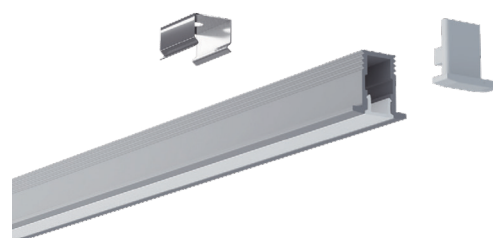

Mounting Clip