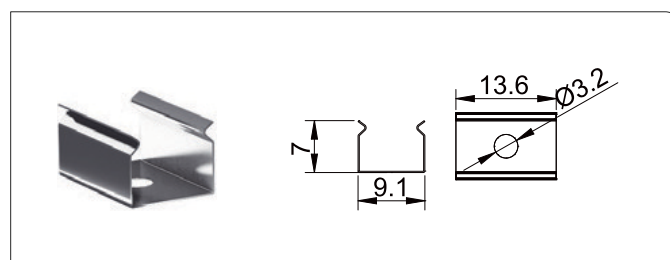

Material

Profile	Aluminium: 6063-T5 Anodised Thickness: 10µm
Cover	Polycarbonate (fire rating: V2) UV Resistant
End Caps	Polycarbonate (fire rating: V2) UV Resistant
Mounting Brackets	Stainless Steel

Dimensions

Width (outer)	12.0 mm
Height (outer)	12.0 mm
Width (inner)	5.2 mm
Length	3 m
Max LED tape width	5.0 mm

Accessories

Mounting Clips	6 each
End Caps	3 pairs (3x with cable entry, 3x blank)

Lens Types

End Cap

Mounting Clip

Profile Dimensions